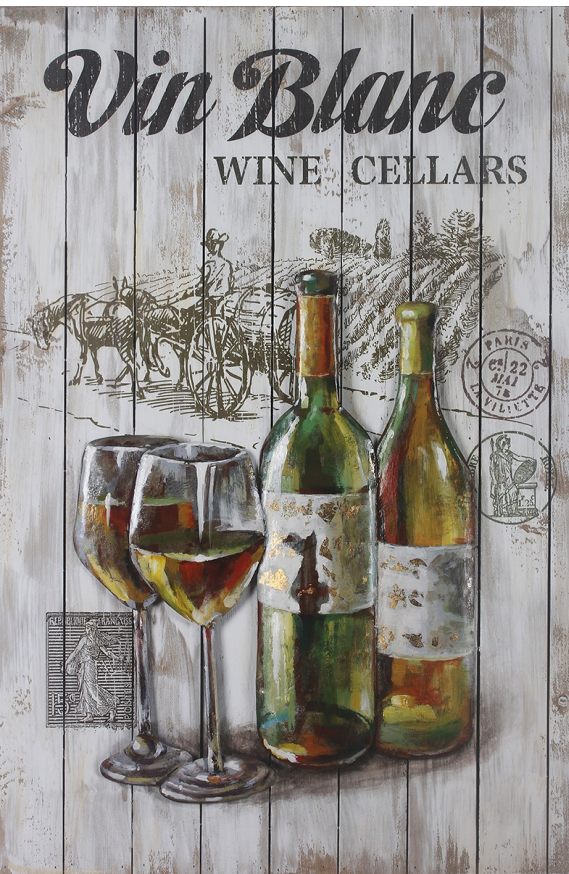

# Tableau Vin Blanc

Ref. : **TF38**

EAN13. : **3701228100189**

Product Dimension. :  
H **90**  
L **60**  
P **4.5**

Product weight. : **2.4 Kg**

Cardboards Dimension. :  
C1  
H **94**  
L **63**  
P **5**

## Product Features

Matériaux principal. : **Métal & Bois**

Color. : **Multicolore - Finition effet vieilli**

Essence of wood. : **Pine Woods**

Frame mater. : **Pine Woods**

Important. : **Recycled wood is an old material and living with natural irregularities, it can have traces of previous lives, which will give it all its charm and its authenticity. It expands and contracts under the influence of the humidity of the air.**