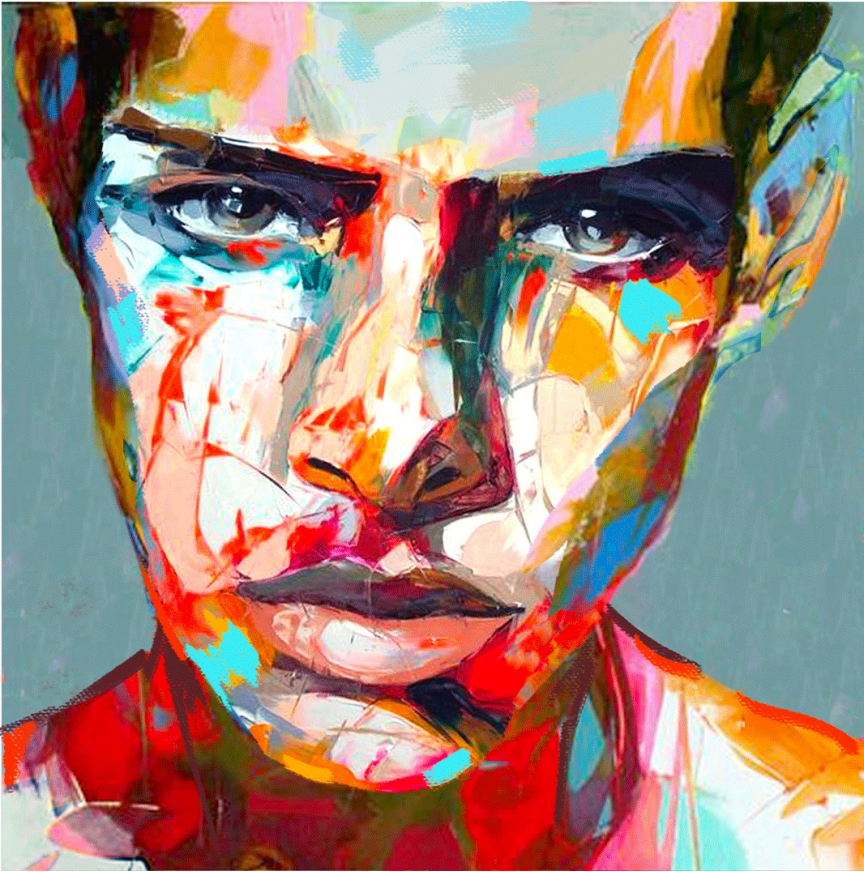

Portrait pop Homme

Ref. : **TC85**

EAN13. : **3701228103692**

Product Dimension. : H **75**
L **75**
P **3**

Product weight. : **1.2 Kg**

Cardboards Dimension. : C1
H **76**
L **76**
P **4**

Shipping weight. : **2.3 Kg**

Product Features

Frame mater .: **Pine Woods**