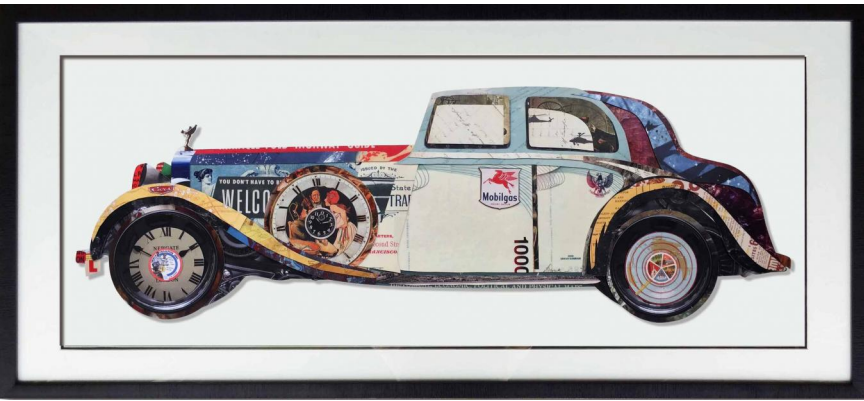

voiture ancienne

Ref. : **TC35**

EAN13. : **3701228113837**

Product Dimension. :
H **65**
L **130**
P **4**

Product weight. : **4.15 Kg**

Cardboards Dimension. :
H **135**
L **70**
P **6**

Shipping weight. : **4.25 Kg**

Product Features

Matériaux principal .: **Woods, Glass, & Paper**

Color .: **Multicolor**

Tickness glass .: **Frame material .:**

Frame mater .: **Noir**