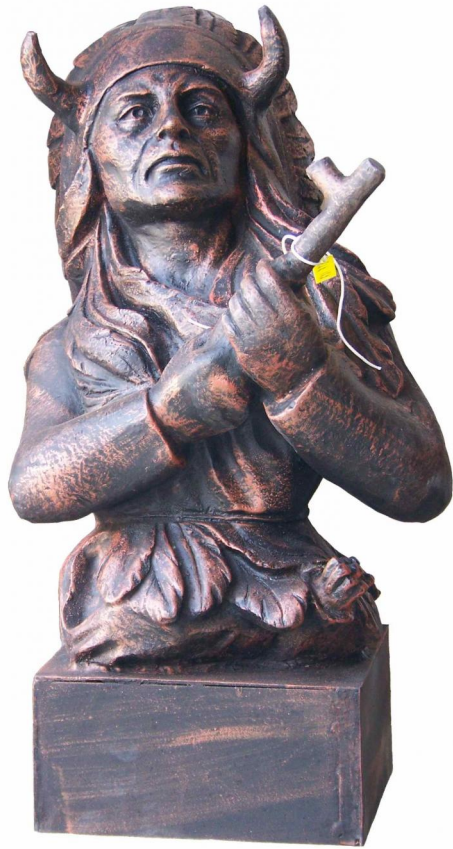

# Statue

Ref. : **STF127**

Product weight. : **50 Kg**

Cardboards H **40**  
Dimension. : L **70**  
P **37**

Shipping weight. : **50 Kg**