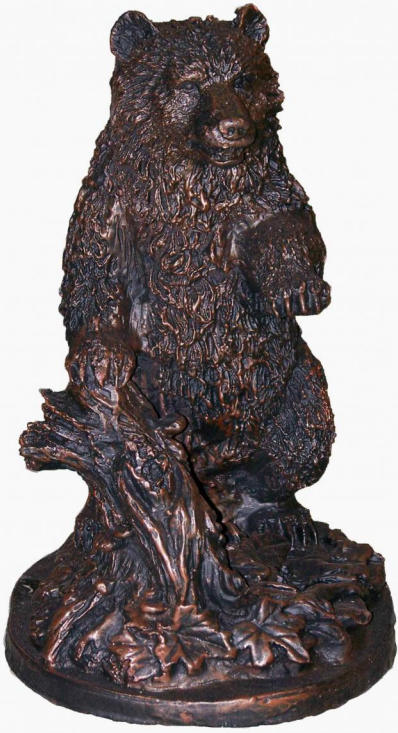

# Statue

Ref. : **STB108**

Product weight. : **8 Kg**

Cardboards H **C1**  
Dimension. : L **21**  
P **30**  
                  **18**

Shipping weight. : **8 Kg**