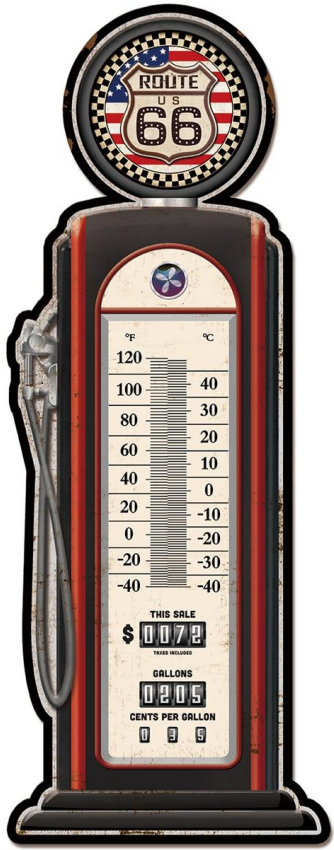

Plaque Pompe essence route us 66

Ref. : **PT143**

EAN13. : **3701228106877**

Product H **18,5**

Dimension. : L **47,5**

P **2**

Product weight. : **0.39 Kg**

C1

Cardboards H **48.5**

Dimension. : L **19.5**

P **3**

Shipping weight. : **0 Kg**

Product Features

Matériaux principal .: **Métal**