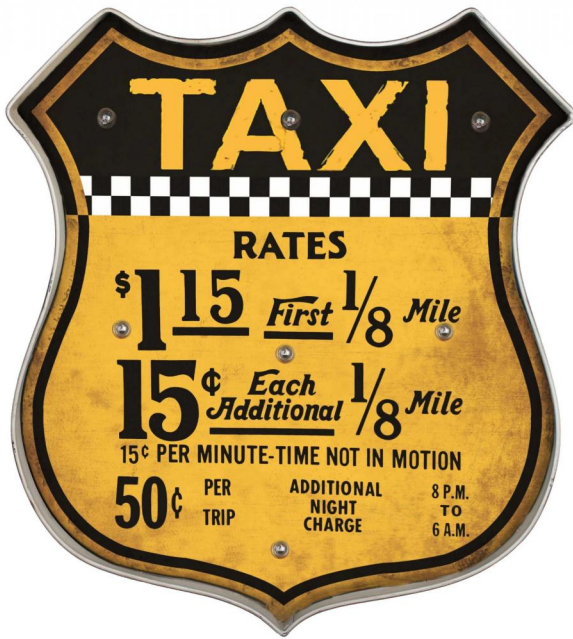

Plaque led taxi

Ref. : **PT118**

EAN13. : **3701228107126**

Product Dimension. :
H **41**
L **46**
P **2**

Product weight. : **1.27** Kg

Cardboards Dimension. :
H **47**
L **42**
P **3**

Shipping weight. : **0** Kg