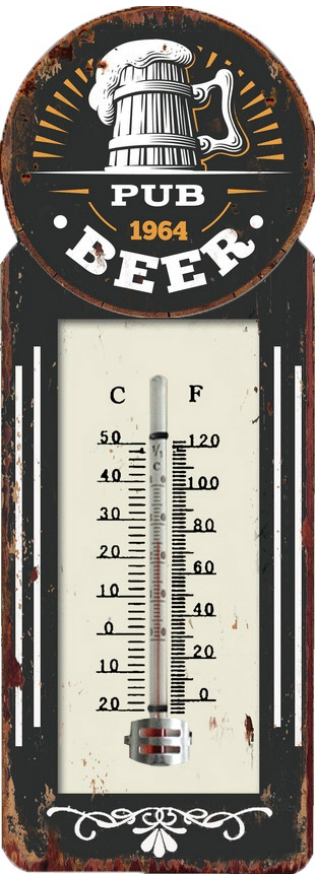

''Thermometre mural ''Beer''''

Ref. : **PM76**

EAN13. : **3701228113387**

Product Dimension. :
H **29**
L **10**
P **1**

Product weight. : **0.18 Kg**

Cardboards Dimension. :
H **28.5**
L **37**
P **15.5**

Shipping weight. : **0.3 Kg**

Product Features

Matériaux principal .: **Métal**

Color .: **Multicolore - Finition effet vieilli**