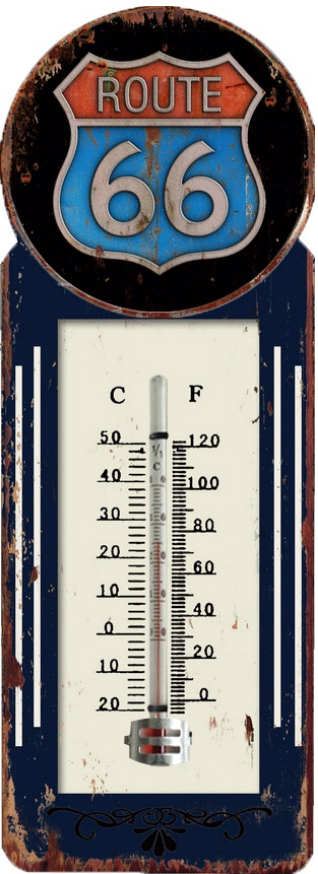

''Thermometre mural ''Route 66''''

Ref. : **PM70**

EAN13. : **3701228113325**

Product Dimension. :
H **29**
L **10**
P **1**

Product weight. : **0.18 Kg**

Cardboards Dimension. :
H **28.5**
L **37**
P **15.5**

Shipping weight. : **0.3 Kg**

Product Features

Matériaux principal .: **Métal**

Color .: **Multicolore - Finition effet vieilli**