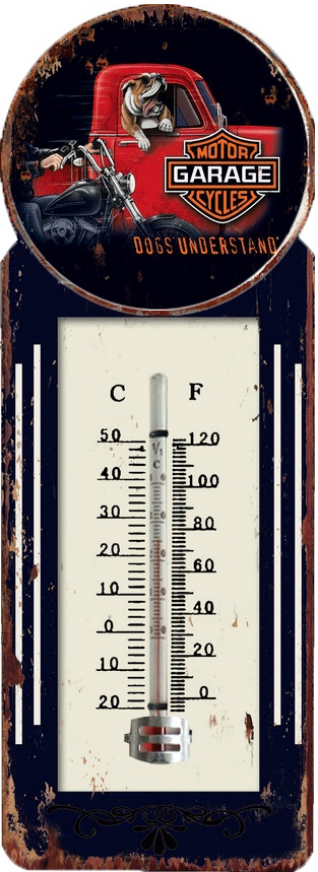

''Thermometre mural 'Garage Motor''''

Ref. : **PM69**

EAN13. : **3701228113318**

Product Dimension. :
H **29**
L **10**
P **1**

Product weight. : **0.18 Kg**

Cardboards Dimension. :
H **28.5**
L **37**
P **15.5**

Shipping weight. : **0.3 Kg**

Product Features

Matériaux principal .: **Métal**

Color .: **Multicolore - Finition effet vieilli**