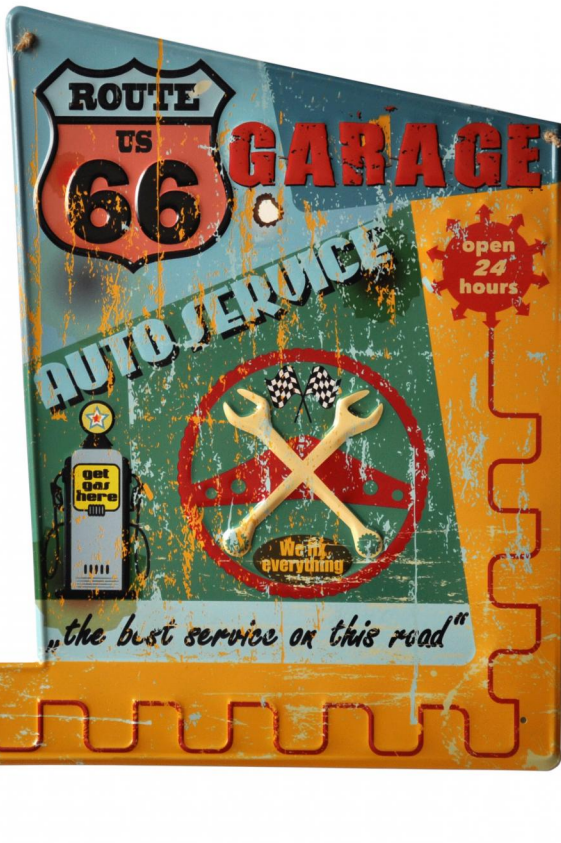

''Plaque Mural 'Garage Route 66''''

Ref. : **PM57**

EAN13. : **3701228113196**

Product Dimension. :
H **55**
L **50**
P **0.05**

Product weight. : **0.7 Kg**

Cardboards Dimension. :
C1
H **52.5**
L **57.5**
P **7**

Shipping weight. : **0.7 Kg**

Product Features

Matériaux principal .: **Métal**

Color .: **Multicolore - Finition effet vieili**