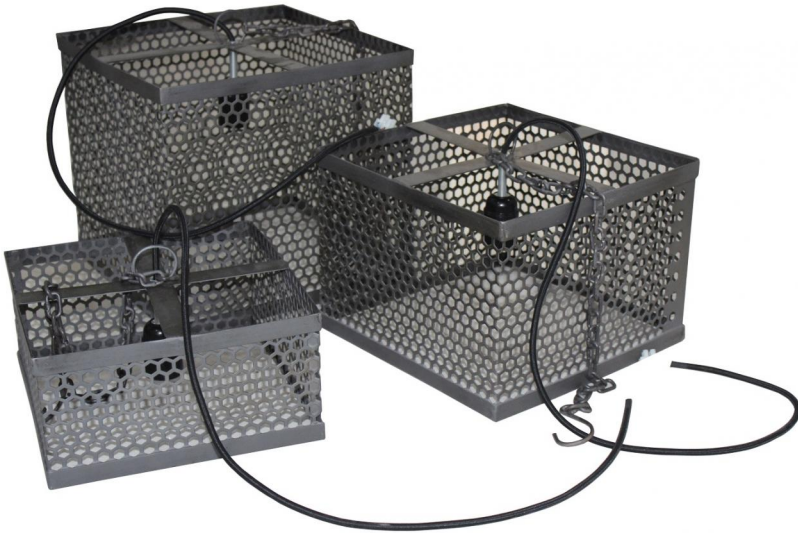

# 3 Suspensions Industrielle

Ref. : **IN34**

EAN13. : **3701228110324**

Product Dimension. :  
H **28**  
L **0**  
P **0**

Product weight. : **4.5 Kg**

Cardboards Dimension. :  
C1  
H **53**  
L **34**  
P **36**

Shipping weight. : **7 Kg**

## Product Features

Matériaux principal .: **Métal**

Color .: **Gun's Barrel**