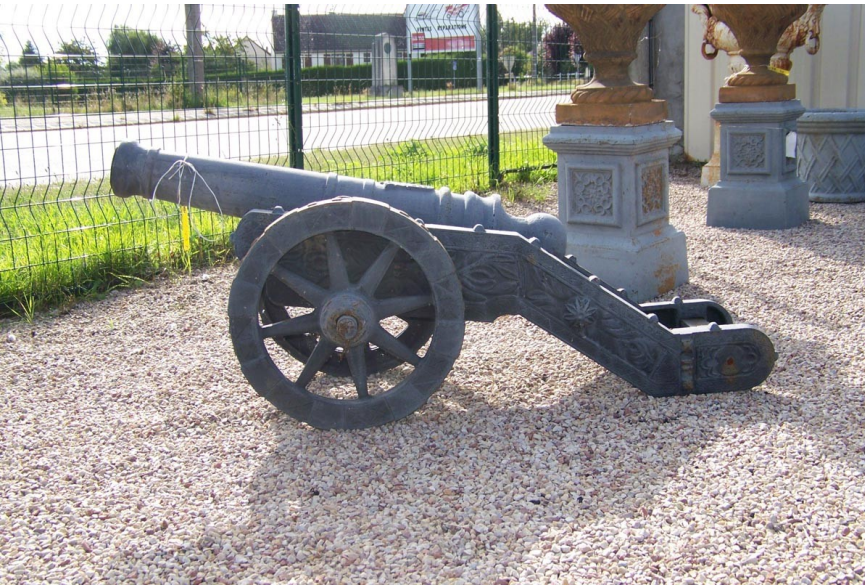

Canon

Ref. : **CAF200**

Product weight. : **175 Kg**

C1

Cardboards H **140**

Dimension. : L **62**

P **60**

Shipping weight. : **175 Kg**