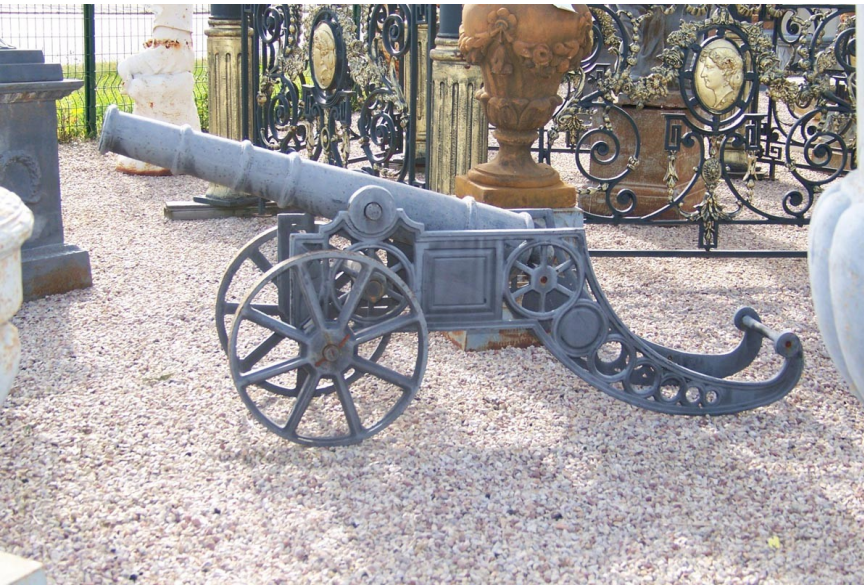

Canon

Ref. : **CAF199**

Product weight. : **75 Kg**

C1

Cardboards H **145**

Dimension. : L **68**

P **39**

Shipping weight. : **75 Kg**